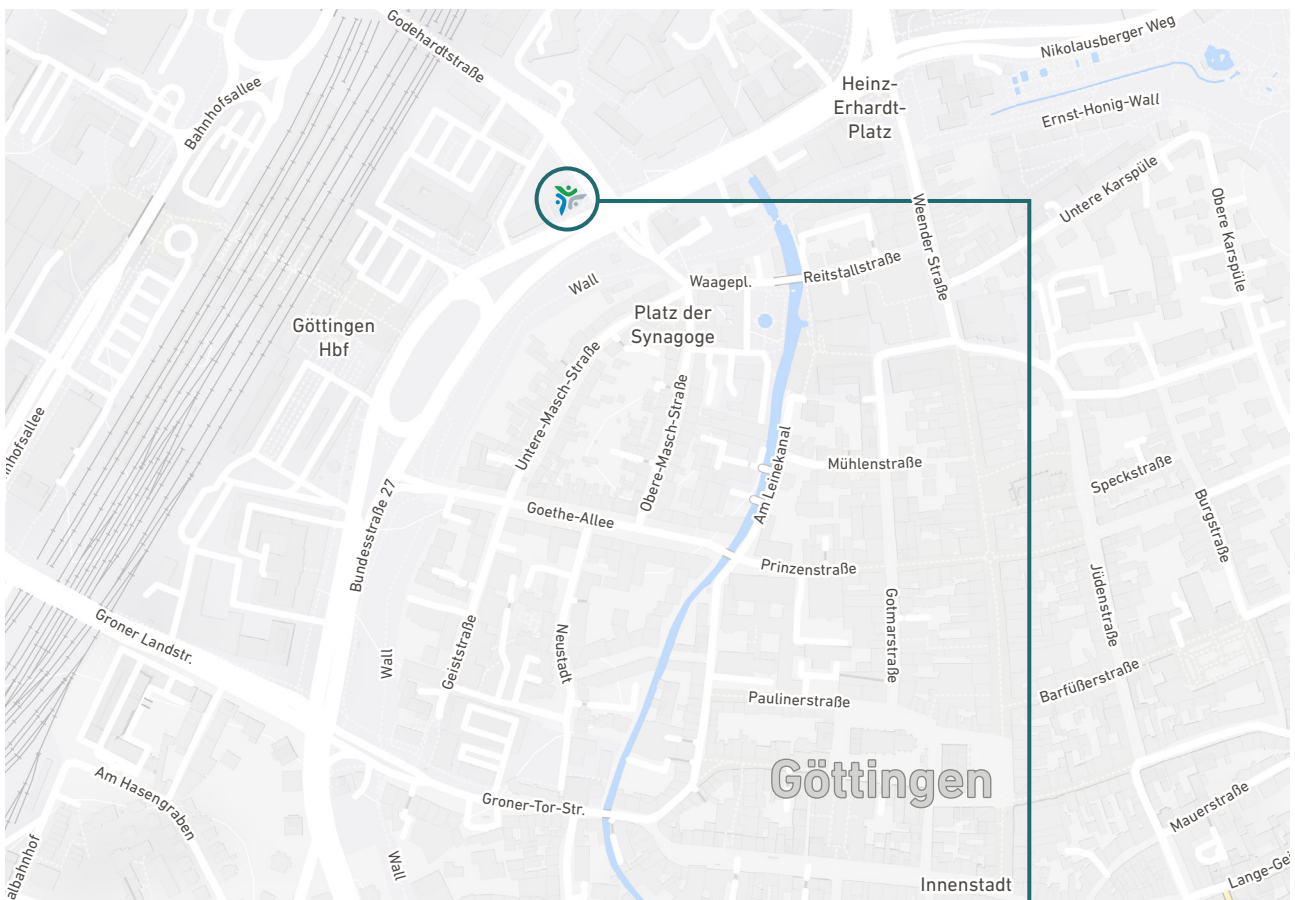

Berliner Straße 10 (Third Floor)
37073 Göttingen
Germany

Phone: +49 (0) 551 49971 100
E-Mail: info@audimededes.de

Siteplan

By **Train** **Central Station** „Göttingen Hbf“
220 m (approx. 3 min walk)

By **Car** **Motorway A7** / Exit 73 „Göttingen“
You are welcome to use our
corporate parking lots

By **Plane** Nearest Airport:
Hannover-Langenhagen (HAJ)