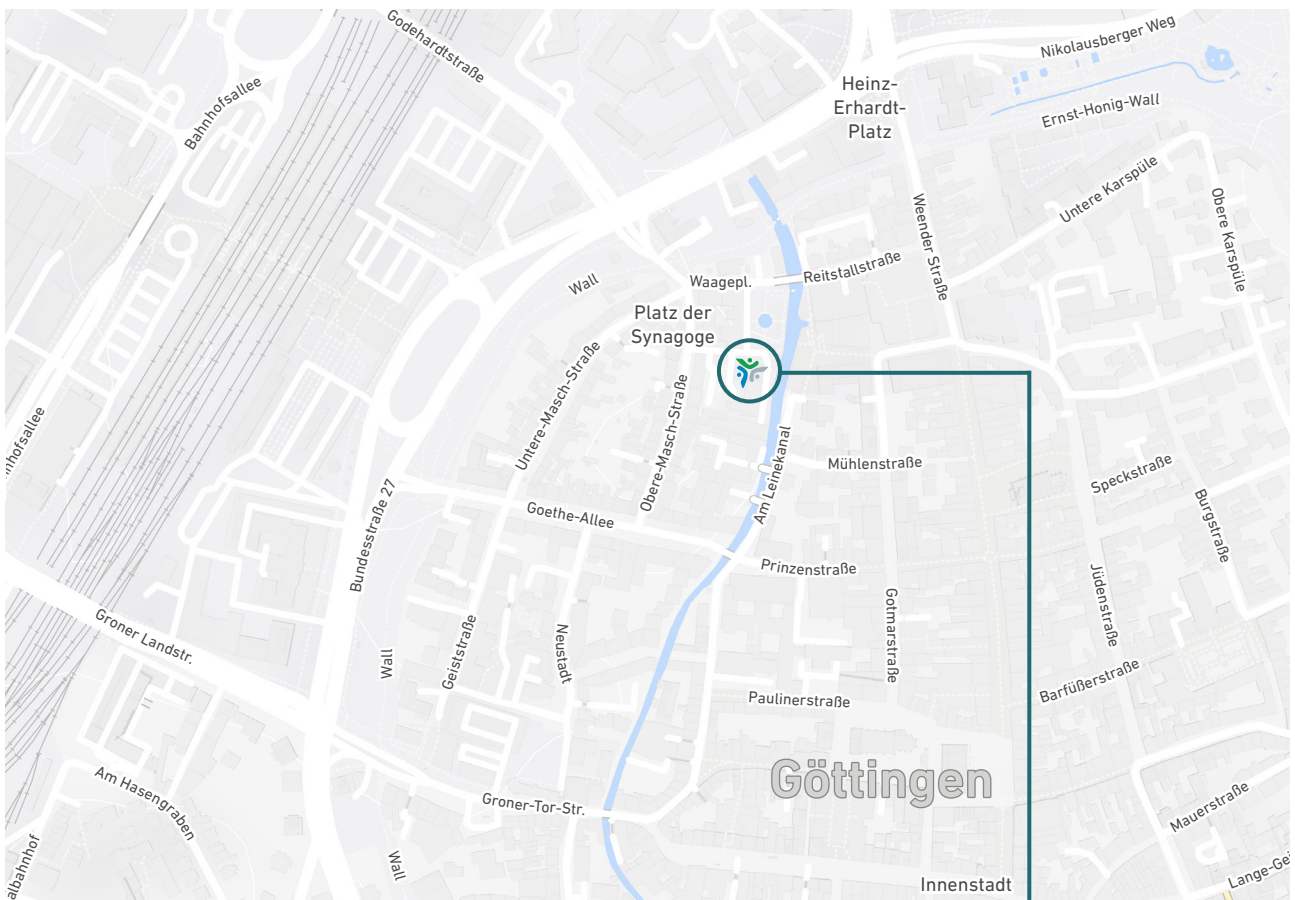

# Siteplan

By **Train**     **Central Station „Göttingen Hbf“**  
550 m (approx. 7 min walk)

By **Car**     **Motorway A7 / Exit 73 „Göttingen“**  
You are welcome to use our  
corporate parking lots

By **Plane**     Nearest Airport:  
**Hannover-Langenhagen (HAJ)**